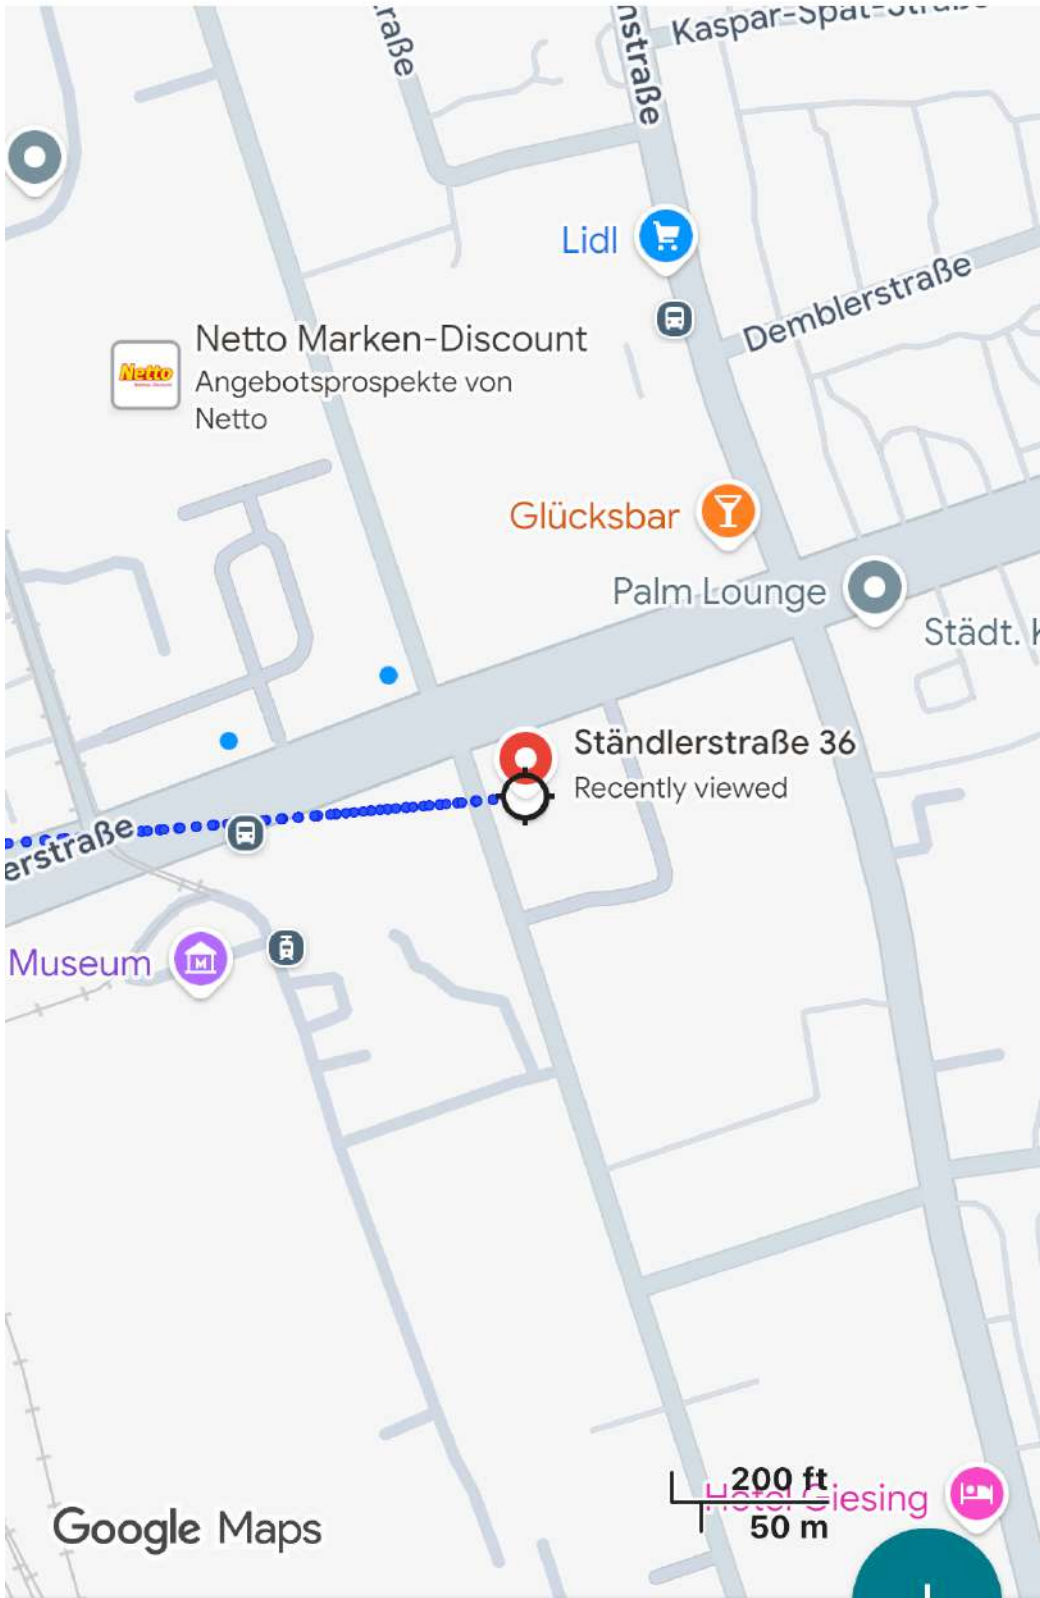

Stopwatch

Timers

Measure distance

Drag the map and tap "Add point".

Google Maps

6,831 km

Add point

Measure distance

Drag the map and tap "Add point".

6,786 km

Add point