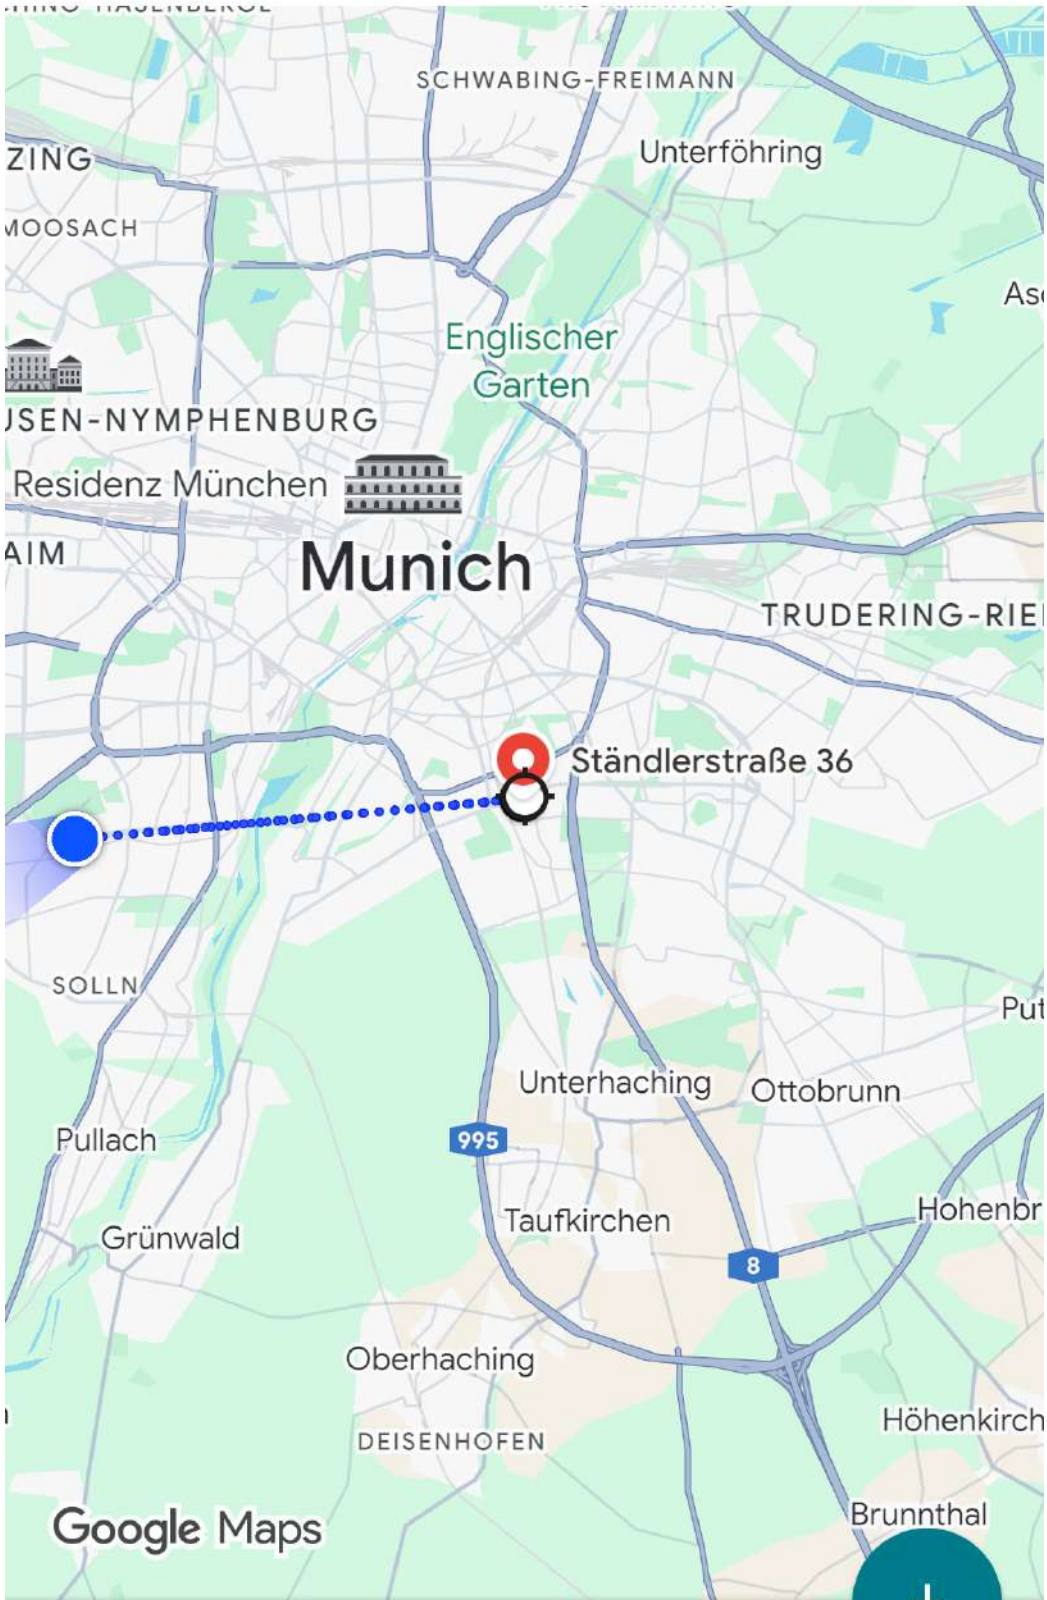

Stopwatch

Timers

Measure distance

Drag the map and tap "Add point".

Google Maps

6,831 km

Add point

Measure distance

Drag the map and tap "Add point".

6,786 km

Add point